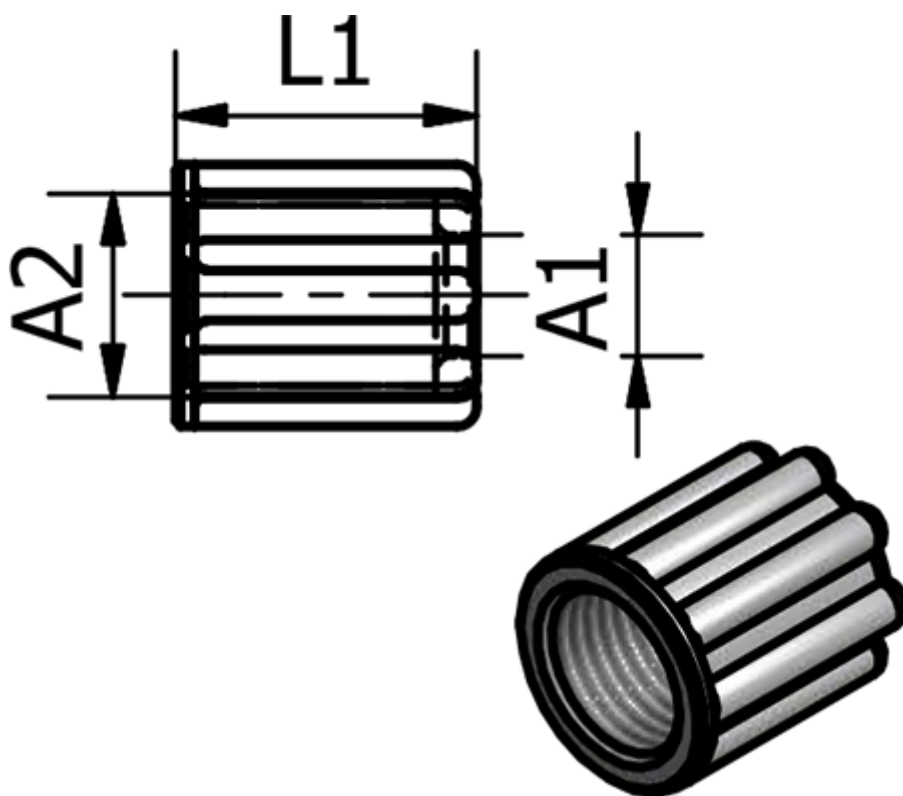

Article number: 58616001

Description: Push-on 160.01, Ø6/4 - M10x1
Nut

Measures

Ext. Hose Diameter A1 = 6/4

L1 = 13.5

Thread A2 = M10x1